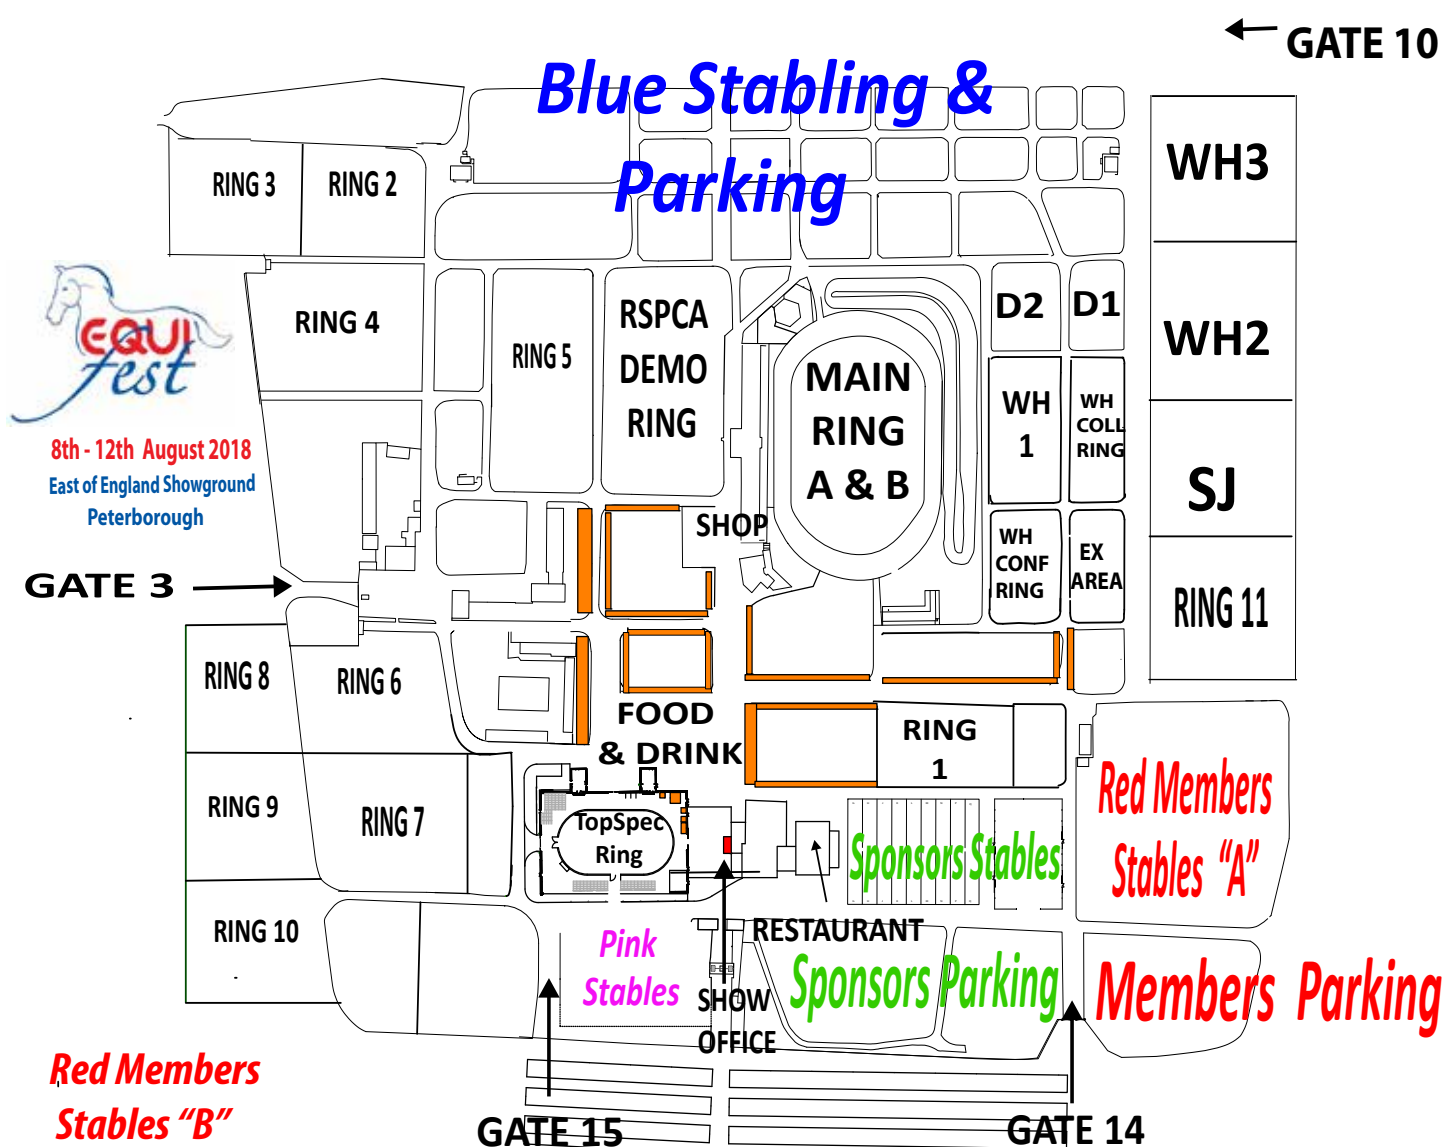

# The Festival for Horse Lovers

8th - 12th August 2018  
East of England Showground

## Show Layout

Tel: 01733 363500

Email: [jenny@eastofenglandarena.com](mailto:jenny@eastofenglandarena.com)

Jenny Needham, Equifest, East of England Showground, Peterborough, PE2 6XE.